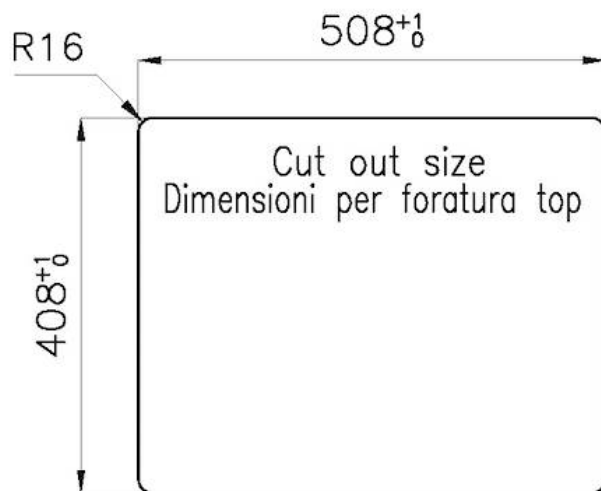

Base 60 cm

Width 51.6 cm

Dimensions 516x416 mm

Bowl dimension 500 x 400 mm

Built-in hole [View technical data sheet](#)

Standard fittings Fixing hooks, gasket, drain, overflow and siphon, boxed packing

Mixer holes No standard holes

Small radius Bowls with squared shapes with a modern design and an increased capacity, for a minimal aesthetics connected with an extreme practicity.

TECHNICAL DATA

*bordo sottile di soli 8mm
*Thin edge of only 8 mm

intaglio per il troppo-pieno
solo con top > 15 mm

recess for housing the over-flow
only for top > 15 mm

SPT

GALLERY

OPTIONAL ACCESSORIES

Glass chopping board
8631 300

HDPE Chopping board
8657 001

HPDE Twin chopping board
8644 101