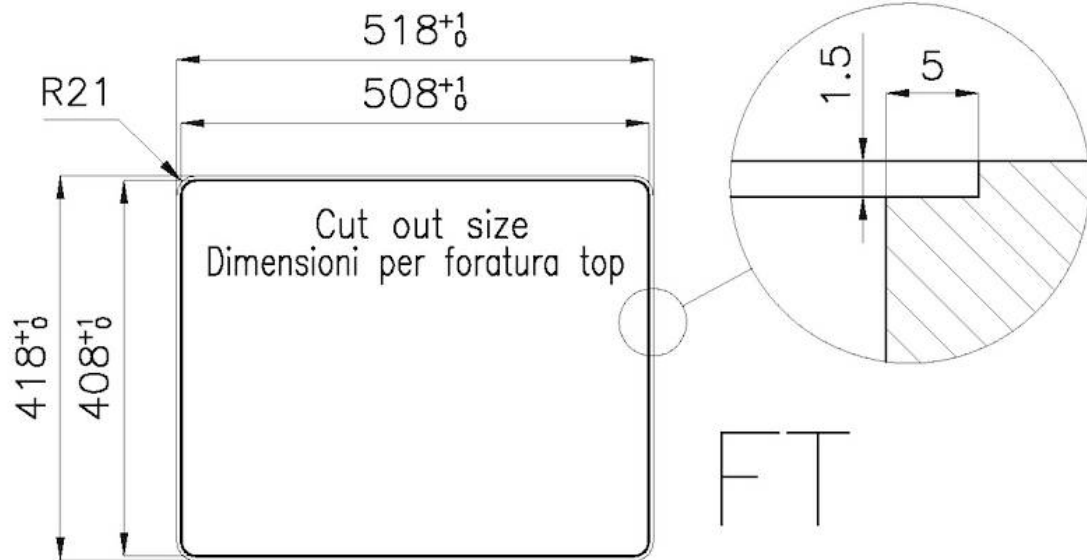

Base 60 cm

Width 51.6 cm

Dimensions 516x416 mm

Bowl dimension 500 x 400 mm

Built-in hole [View technical data sheet](#)

Standard fittings Fixing hooks, gasket, drain, overflow and siphon, boxed packing

Mixer holes No standard holes

Small radius Bowls with squared shapes with a modern design and an increased capacity, for a minimal aesthetics connected with an extreme practicity.

TECHNICAL DATA

*bordo sottile di soli 8mm
*Thin edge of only 8 mm